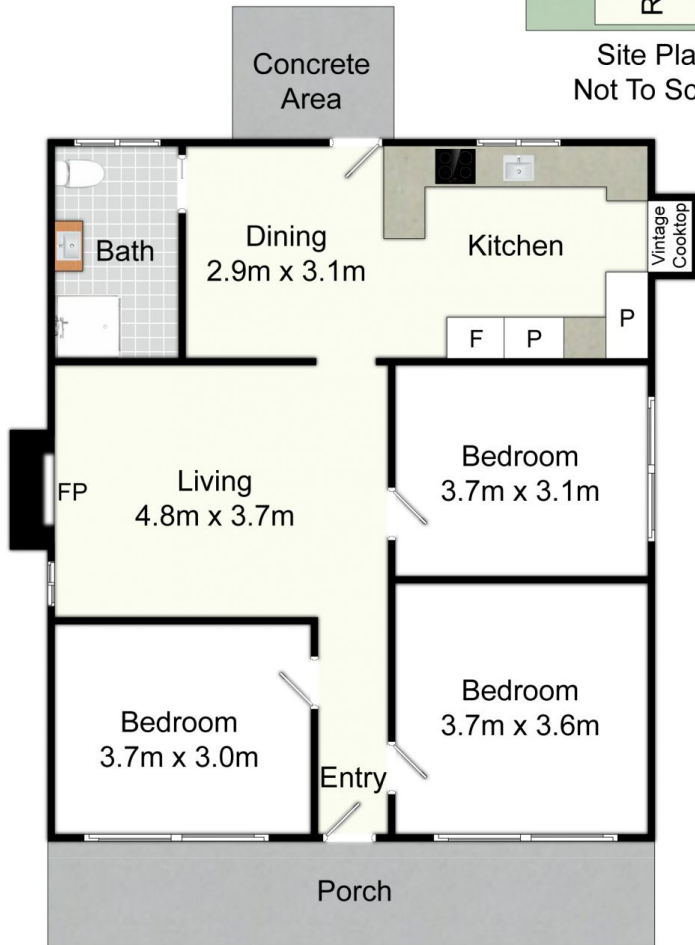

Land Size : 784 sqm
View : <https://www.3realty.com.au/sale/nsw/lake-macquarie-east/catherine-hill-bay/residential/house/7231018>

Set amongst beautifully renovated historical properties this cottage is ready for a makeover. Featuring 3 good sized bedrooms, a spacious living area, kitchen - dining and one bathroom, the functional floorplan suits those looking for their forever home or a holiday getaway. This is your chance to turn this wonderful property in idyllic Catherine Hill Bay into your dream home!

- ? Original façade and gorgeous street appeal
- ? 3 good sized bedrooms
- ? Original fireplace in the living room

Alicia Taylor
1300 848 332

Bella Hooley
1300 848 332

Site Plan
Not To Scale

22 Flowers Drive, Catherine Hill Bay

All information contained herein is gathered from sources we deem reliable. However, we cannot guarantee its accuracy and act as a messenger only in passing on the details. Interested parties should rely on their own inquiries and the contract for sale. The floor plans are artist's impressions only. The site plan is not to scale.