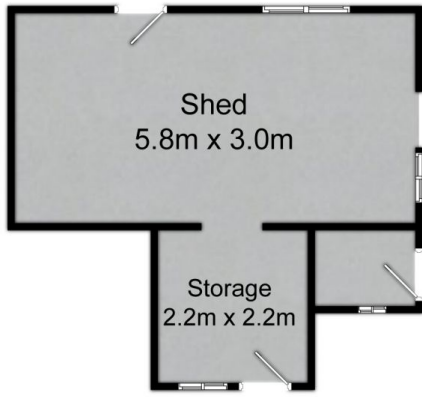

Land Size : 784 sqm
View : <https://www.3realty.com.au/sale/nsw/lake-macquarie-east/catherine-hill-bay/residential/house/7231018>

Set amongst beautifully renovated historical properties this cottage is ready for a makeover. Featuring 3 good sized bedrooms, a spacious living area, kitchen - dining and one bathroom, the functional floorplan suits those looking for their forever home or a holiday getaway. This is your chance to turn this wonderful property in idyllic Catherine Hill Bay into your dream home!

- ? Original façade and gorgeous street appeal
- ? 3 good sized bedrooms
- ? Original fireplace in the living room

Alicia Taylor
1300 848 332

Bella Hooley
1300 848 332

Site Plan
Not To Scale

22 Flowers Drive, Catherine Hill Bay